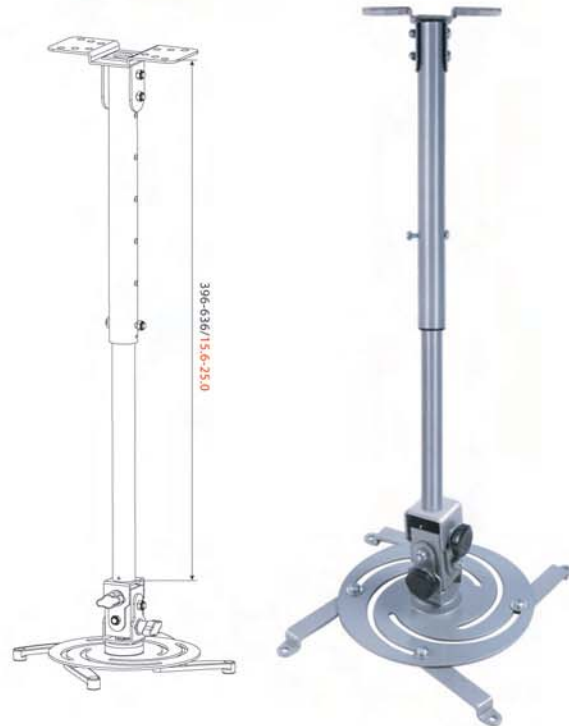

PROJECTOR MOUNT

VM-PR03

Aluminum

Projector wall mount supplies a solution to mount your projector on the wall with easy installation and adjustment. With function of rotation, up and down adjustable arm, it can be positioned and secured your projector at any place you want to get stable picture.

Model	↕	↔	Max.	color
VM-PR03	246mm/9.7"	370mm/14.6"	10kg	Silver/Black

VM-PR04

Model	Max.	color
VM-PR04	10kg	Silver/Black

VM-PR04L

Model	Max.	color
VM-PR04L	10kg	Silver/Black