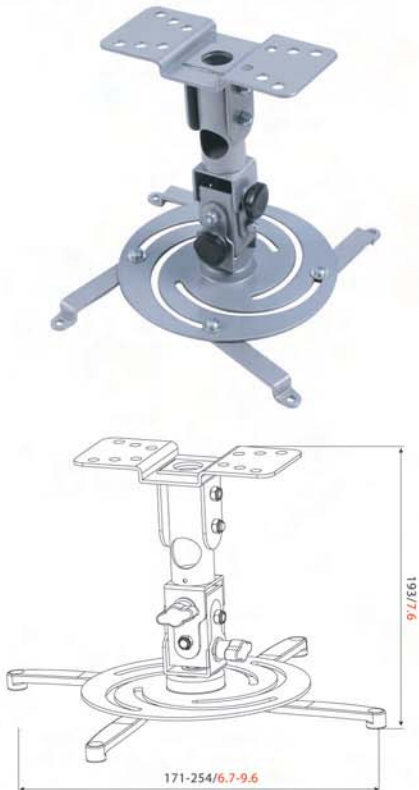

PROJECTOR MOUNT

VM-PR03

Aluminum

Projector wall mount supplies a solution to mount your projector on the wall with easy installation and adjustment. With function of rotation, up and down adjustable arm, it can be positioned and secured your projector at any place you want to get stable picture.

Model	↕	↔	Max.	color
VM-PR03	246mm/9.7"	370mm/14.6"	10kg	Silver/Black

VM-PR04

Model	Max.	color
VM-PR04	10kg	Silver/Black

VM-PR04L

Model	Max.	color
VM-PR04L	10kg	Silver/Black