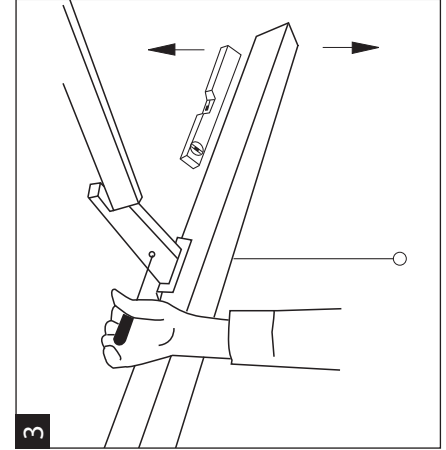

Mounting instruction

Screen size	Dimensions (in mm)		
	L1	L2	L3
1:1 format			
145x145cm	1520	1470	680
160x160cm	1711	1620	750
180x180cm	1911	1820	850

Mounting