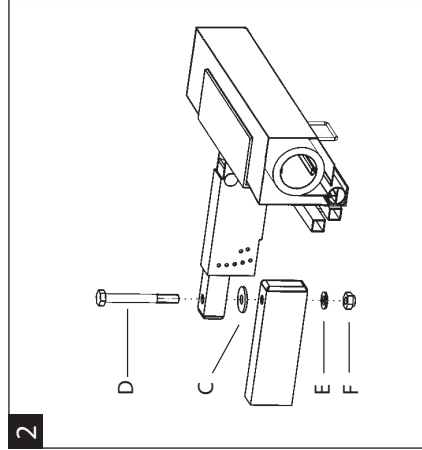

Mounting instruction

Screen size	Dimensions (in mm)		
	L1	L2	L3
1:1 format			
145x145cm	1520	1470	680
160x160cm	1711	1620	750
180x180cm	1911	1820	850

Mounting