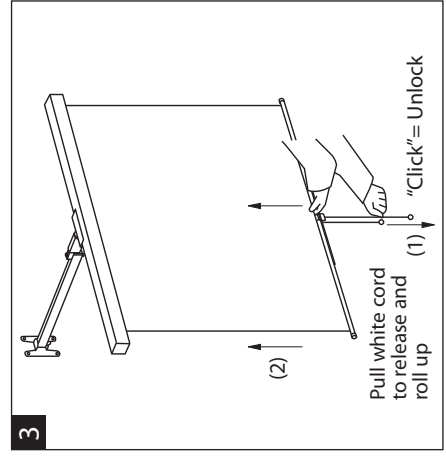

Mounting instruction

Screen size	Dimensions (in mm)		
	L1	L2	L3
1:1 format			
145x145cm	1520	1470	680
160x160cm	1711	1620	750
180x180cm	1911	1820	850

Mounting

Use

Mounting Equipment

Accessories