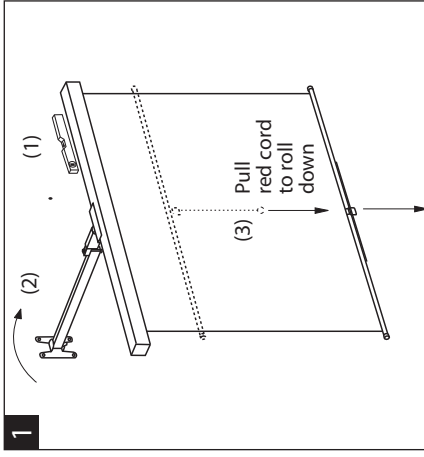

Mounting instruction

Screen size	Dimensions (in mm)		
	L1	L2	L3
1:1 format			
145x145cm	1520	1470	680
160x160cm	1711	1620	750
180x180cm	1911	1820	850

Mounting

Use

Mounting Equipment

Accessories