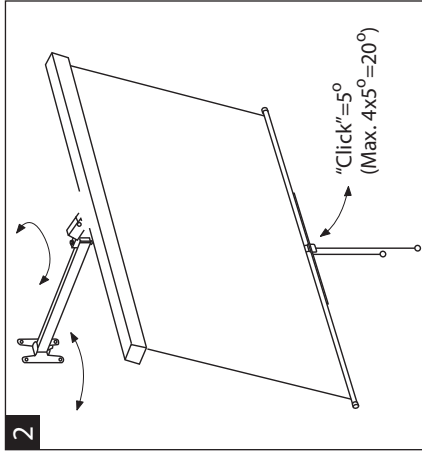

Mounting instruction

Screen size	Dimensions (in mm)		
	L1	L2	L3
1:1 format			
145x145cm	1520	1470	680
160x160cm	1711	1620	750
180x180cm	1911	1820	850

Mounting

Use

Mounting Equipment

Accessories