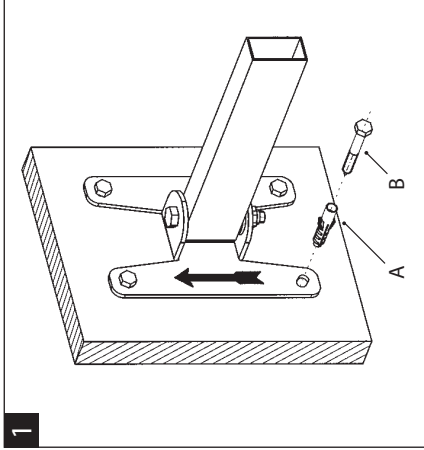

Mounting instruction

Screen size	Dimensions (in mm)		
	L1	L2	L3
1:1 format			
145x145cm	1520	1470	680
160x160cm	1711	1620	750
180x180cm	1911	1820	850

Mounting